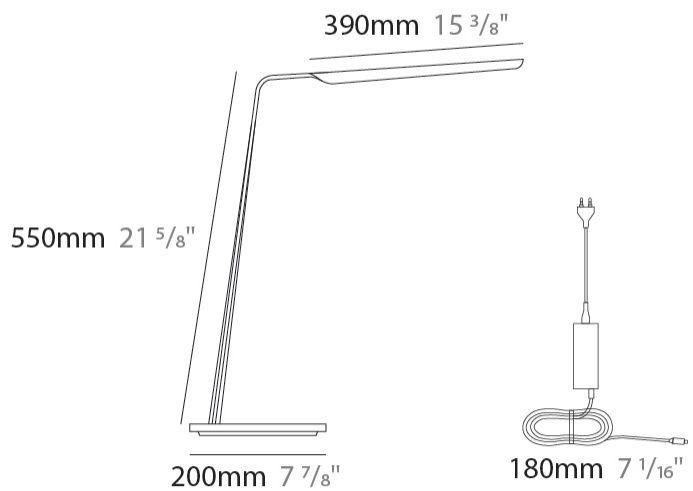

PROJECT	_____
TYPE	_____
SPECIFIER	_____
QUANTITY	_____
DATE	_____

SWAN PORTABLE

D74008- _____
base number   Color   Finish
                         Temperature   Options

1. To build a product code in our configurator select the specify button on the base model # product page
2. To build a manual product code on this datasheet choose from the options listed below in blue font and add the suffix to the base model #

GENERAL

Series: Swan
Brand: Tunto
Division: Design
Mounting Type: Portable
Mounting Location: Table
Subcategory: Table

PHYSICAL

Shape: Abstract
Length (mm): 390
Length (in): 15 ³/₈
Height (mm): 550
Height (in): 21 ⁵/₈
Light Distribution: Direct
Fixture Finish: WAL / ASH / OAK / BLK / WHI
Fixture Material: Wood
Cable Details: 180mm / 70.87" cord and plug

ELECTRICAL

Lamp Type: LED
Input Wattage (W): 20
Dimming: Touch Dimming
Driver Location: Inline Transformer Plug
Input Voltage (V): 120

LED

Color Temperature (°K): 2700 / 3000
Max. Delivered Lumen (lm): 660 - 1090
CRI: >93 CRI
Lamp Life (hrs): 50000

OPTICAL

RATINGS AND CERTIFICATIONS

Certified By: Certified for North American Standards
IP rating: IP20